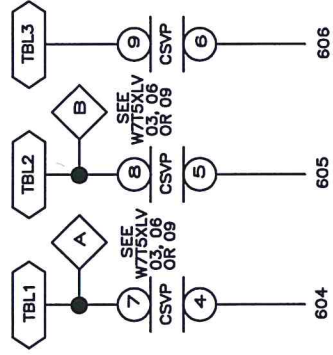

COMMUNITA

CH	K21	K22	K18	K19	K20
CCW	X	X			
	X	X			
WASH					
DRAIN				X	
EXTRACT	X				X

W7T5XVPD
 SCHEMATIC: VARIABLE SPEED CONTROLLER
 FOR 30015T5X & 30022T5X WITH SINGLE PHASE POWER
 V1000 3 PHASE AND SINGLE PHASE
 PELLERIN MILNOR CORPORATION

W7T5XVPD
2009195B

W7T5XVPD
2009195B

604

605

606

LITHO IN U.S.A.

00 01 02 03 04 05 06 07 08 09 10

W775XVPD
2008195B